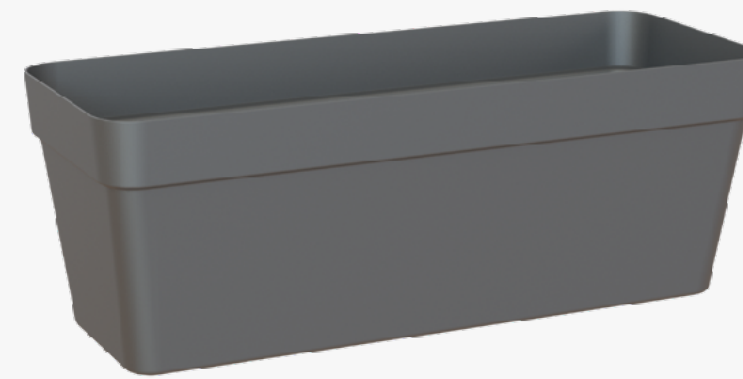

Light Grey

White

Round pot, designed with a classic shape. Both the diversity of sizes and colours makes this one of the most versatile pots in the collection. Perfect for indoor and outdoor.

Colours

Anthracite, Light Grey, White

Options

16cm	40cm
20cm	50cm
30cm	60cm

Made with
recycled materials

Capri Plant Box

Anthracite

Light Grey

White

Capri plant box evolved and presents with new rounder lines and some new special features. This new version counts on draining holes and the possibility to be complemented with a matching saucer to prevent water drainage.