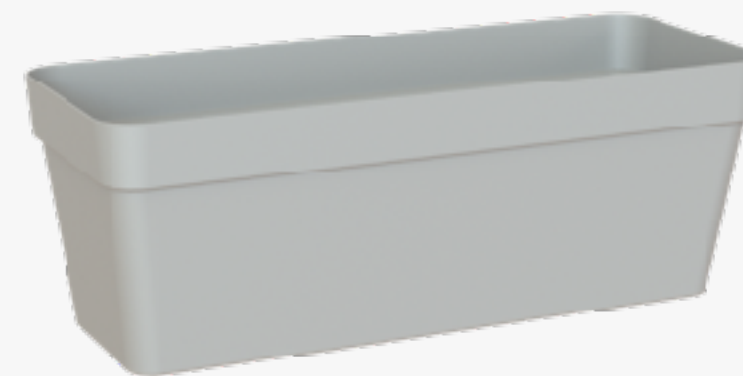

Light Grey

White

Round pot, designed with a classic shape. Both the diversity of sizes and colours makes this one of the most versatile pots in the collection. Perfect for indoor and outdoor.

Colours

Anthracite, Light Grey, White

Options

16cm	40cm
20cm	50cm
30cm	60cm

Made with
recycled materials

Capri Plant Box

Anthracite

Light Grey

White

Capri plant box evolved and presents with new rounder lines and some new special features. This new version counts on draining holes and the possibility to be complemented with a matching saucer to prevent water drainage.

Colours

Anthracite, Light Grey, White

Options

50cm

Made with
recycled materials

Capri Water Reserve Plant Box

Anthracite

Light Grey

White

Capri water reserve plant box evolved and presents with new rounder lines and some new special features. With a water reserve to help keep plants from drying out.

Colours

Anthracite, Light Grey, White